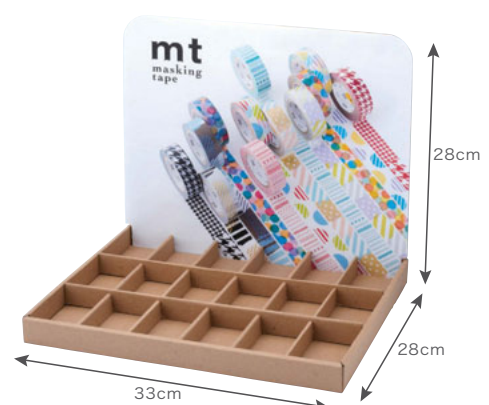

Easy to write on

Repositionable

mt Display Box is Available.

mt display box

Total of 90 pieces
=18 different
colors x 5 mt 1P

Masking tape 1P Basic

Masking tape, 1P Basic / mt

©1.20€ ©UNIT/5 ©SIZE/H15×φ48mm ©MATERIAL/Washi (traditional Japanese paper) ©15mm×10m ©OPP pack ©Japan